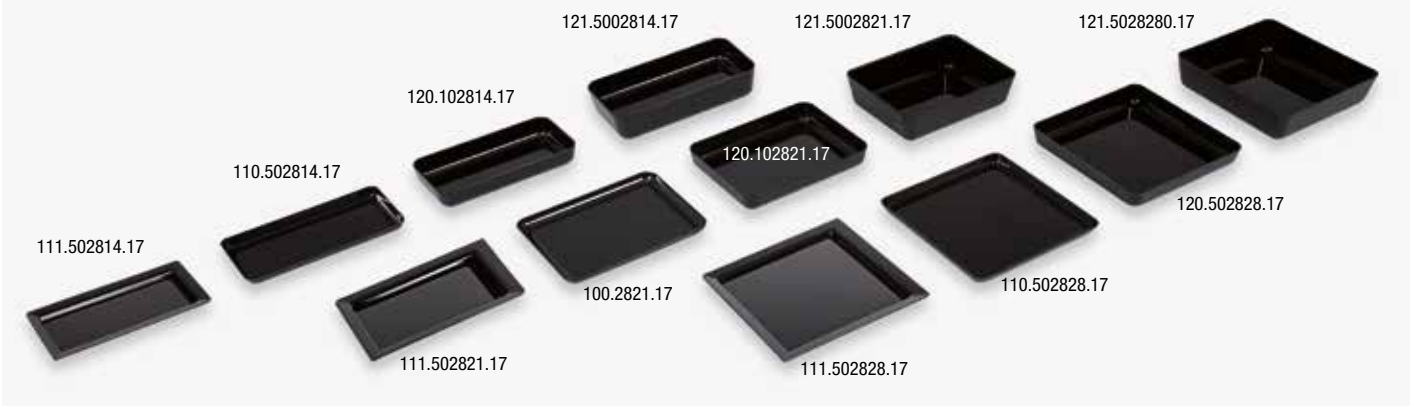

Beschreibung/Description	Material	Farbe/Color	Format/Size	Art.-Nr./Art. No
Thekenstufe CORNER/Riser CORNER	PE500	schwarz/black	560x560x45 mm	154.156.17