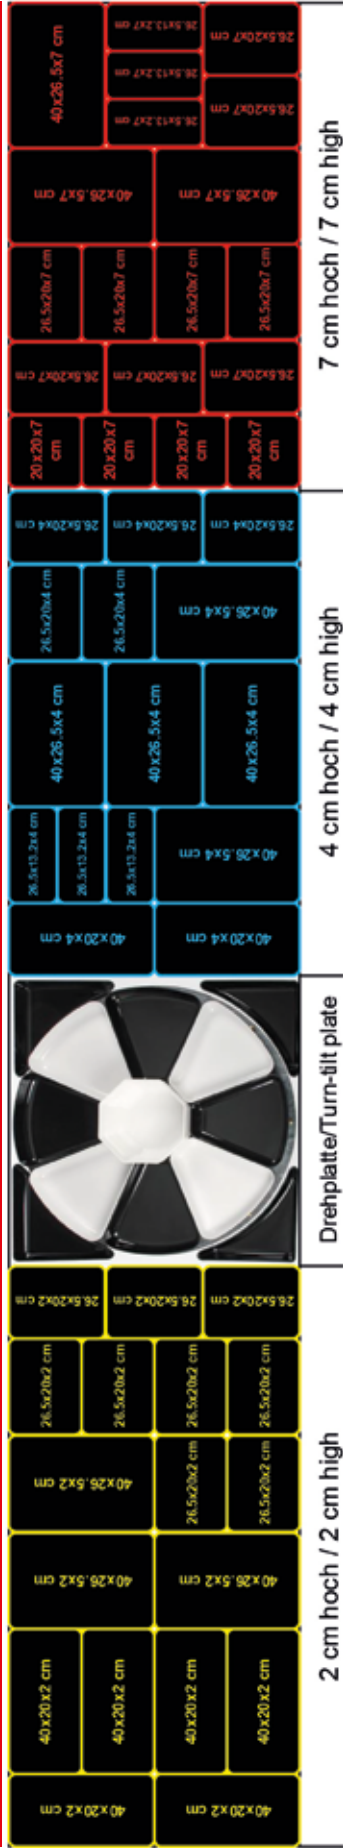

Passend für alle Theken Suitable for all counters

Höhe / Height
2 cm
4 cm
7 cm

Theke 80 cm / Counter 80 cm